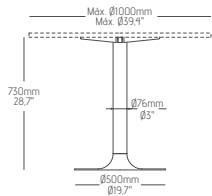

GROUND FIXING SYSTEM

LARA COLLECTION

DINNER TABLES

HIGH TABLES

GROUND FIXING SYSTEM

NORAH COLLECTION

DINNER TABLES

Frame NR001