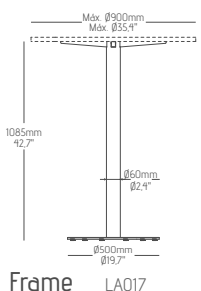

GROUND FIXING SYSTEM

LARA COLLECTION

DINNER TABLES

HIGH TABLES

GROUND FIXING SYSTEM

NORAH COLLECTION

DINNER TABLES

Frame NR001