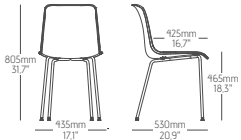

COOL COLLECTION

METAL SERIES

CLO01