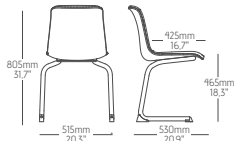

AT031

AT040

AT041

 Swivel Chair | Cadeira Giratória | Fauteuil Pivotant
Silla Giratoria | Drehstuhl

 Swivel Chair | Cadeira Giratória | Fauteuil Pivotant
Silla Giratoria | Drehstuhl

AT050

AT051

COOL COLLECTION

METAL SERIES

CLO01

CLO02

CLO05

CLO06

APPUI SUR LA TABLE SERIES

CLO03

CLO04