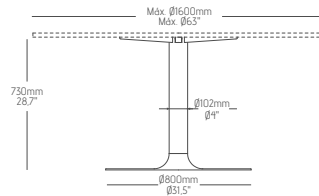

Frame NR003