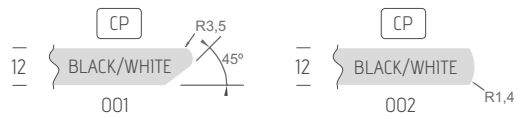

TP001

TP002

TP003

TP007

TP008

TP009

TP020

TP021

Dimensions in millimeters | Dimensões em milímetros | Dimensions en millimètres | Dimensiones en milímetros | Masse in millimeter

TABLE'S BASES ESTRUTURAS MESA BASES DES TABLES ESTRUTURAS DE MESAS TISCHSTRUKTUREN	RECOMMENDED TABLETOPS TAMPOS RECOMENDADOS PLATEAUX RECOMMANDÉS TABLETOS RECOMENDADOS EMPHOLENE TISCHPLATTEN							
	TP001	TP002	TP003	TP007	TP008	TP009	TP020	TP021
DINNER TABLES:								
BELL COLLECTION	✓	✓	✓	✓	✓	✓	✓	✓
GALA COLLECTION	✓	✓	✓	✓	✓	✓	✓	✓
KORI COLLECTION	✓	✓	✓	✓	✓	✓	✓	✓
LARA COLLECTION	✓	✓	✓	✓	✓	✓	✓	✓
NORAH COLLECTION	✓	✓	✓	✓	✓	✓	✓	✓
PASSION COLLECTION	✓	✓	✓	✓	✓	✓	✓	✓
VIENA COLLECTION	✓	✓	✓	✓	✓	✓	✓	✓
COFFEE & SIDE TABLES:								
GALA COLLECTION	✓	✓	✓	✓	✓	✓	✓	✓
GLOW COLLECTION	✓	✓	✓	✓	✓	✓	✓	✓
VIENA COLLECTION	✓	✓	✓	✓	✓	✓	✓	✓