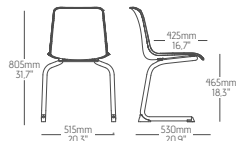

AT031

AT040

AT041

 Swivel Chair | Cadeira Giratória | Fauteuil Pivotant
Silla Giratoria | Drehstuhl

 Swivel Chair | Cadeira Giratória | Fauteuil Pivotant
Silla Giratoria | Drehstuhl

AT050

AT051

COOL COLLECTION

METAL SERIES

CLO01

CLO02

CLO05

CLO06

APPUI SUR LA TABLE SERIES

CLO03

CLO04