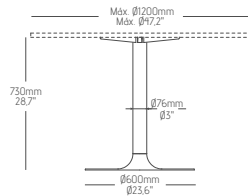

GROUND FIXING SYSTEM

LARA COLLECTION

DINNER TABLES

HIGH TABLES

GROUND FIXING SYSTEM

NORAH COLLECTION

DINNER TABLES

Frame NR001