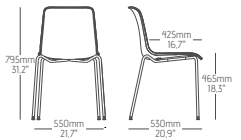

COOL COLLECTION

METAL SERIES

CLO05

APPUI SUR LA TABLE SERIES

DESK SERIES

Without rotation | Sem rotação | Sans rotation
Sin rotación | Ohne rotation

Without rotation | Sem rotação | Sans rotation
Sin rotación | Ohne rotation

WOOD SERIES

WAITING SERIES