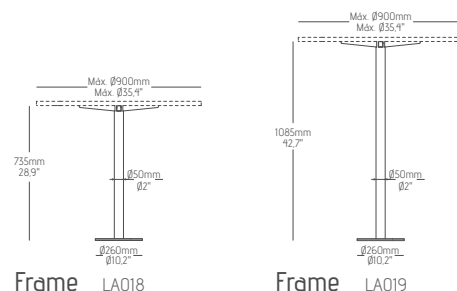

GROUND FIXING SYSTEM

LARA COLLECTION

DINNER TABLES

HIGH TABLES

GROUND FIXING SYSTEM

NORAH COLLECTION

DINNER TABLES

Frame NR001