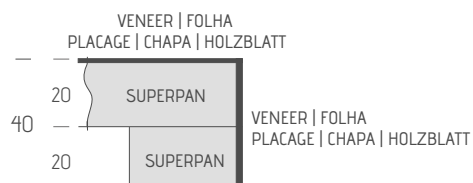

TABLETOPS | TAMPOS | PLATEAUX | TABLEROS | TISCHPLATTEN

TP001

TP002

TP003