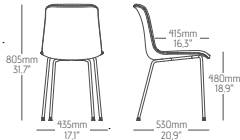

COOL COLLECTION

METAL SERIES

CLO02

APPUI SUR LA TABLE SERIES

DESK SERIES

Without rotation | Sem rotação | Sans rotation
Sin rotación | Ohne rotation

Without rotation | Sem rotação | Sans rotation
Sin rotación | Ohne rotation

WOOD SERIES

WAITING SERIES