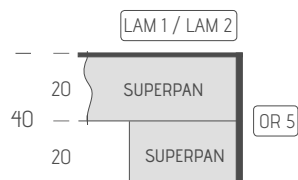

TP001

TP002

TP003

TP007

TP008

TP009

TP020

TP021

Dimensions in millimeters | Dimensões em milímetros | Dimensions en millimètres | Dimensiones en milímetros | Masse in millimeter

TABLE'S BASES ESTRUTURAS MESA BASES DES TABLES ESTRUTURAS DE MESAS TISCHSTRUKTUREN	RECOMMENDED TABLETOPS TAMPOS RECOMENDADOS PLATEAUX RECOMMANDÉS TABLETOS RECOMENDADOS EMPHOLENE TISCHPLATTEN							
	TP001	TP002	TP003	TP007	TP008	TP009	TP020	TP021
DINNER TABLES:								
BELL COLLECTION	✓	✓	✓	✓	✓	✓	✓	✓
GALA COLLECTION	✓	✓	✓	✓	✓	✓	✓	✓
KORI COLLECTION	✓	✓	✓	✓	✓	✓	✓	✓
LARA COLLECTION	✓	✓	✓	✓	✓	✓	✓	✓
NORAH COLLECTION	✓	✓	✓	✓	✓	✓	✓	✓
PASSION COLLECTION	✓	✓	✓	✓	✓	✓	✓	✓
VIENA COLLECTION	✓	✓	✓	✓	✓	✓	✓	✓
COFFEE & SIDE TABLES:								
GALA COLLECTION	✓	✓	✓	✓	✓	✓	✓	✓
GLOW COLLECTION	✓	✓	✓	✓	✓	✓	✓	✓
VIENA COLLECTION	✓	✓	✓	✓	✓	✓	✓	✓