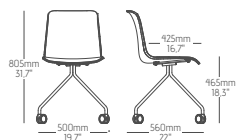

DESK SERIES

CLO07

Without rotation | Sem rotação | Sans rotation
Sin rotación | Ohne rotation