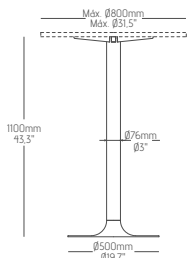

HIGH TABLES

Frame NR004