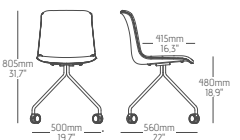

COOL COLLECTION

METAL SERIES

APPUI SUR LA TABLE SERIES

DESK SERIES

Without rotation | Sem rotação | Sans rotation
Sin rotación | Ohne rotation

CLO08

Without rotation | Sem rotação | Sans rotation
Sin rotación | Ohne rotation

WOOD SERIES

WAITING SERIES